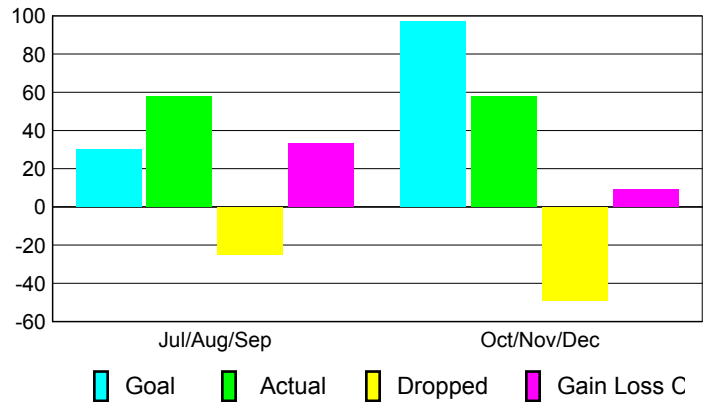

Membership Results 2010-2011

Goal, New, Dropped, Gain/Loss