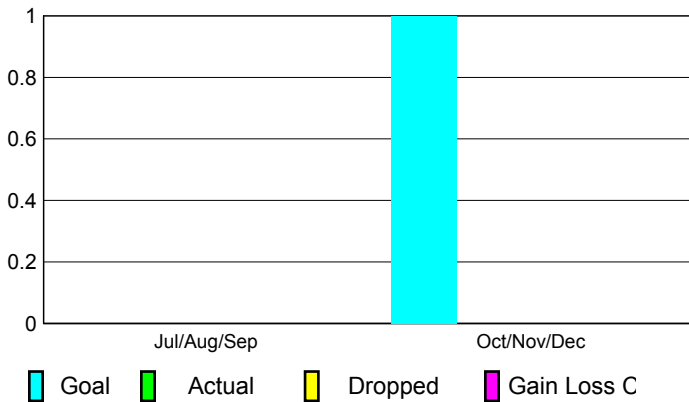

2010-2011 GMT Reports for District (or Undistricted) **District D 1**

GMT: PEDRO A BOTELLO ORTIZ

Location: PANAMA

GMT CA: 3

CLUBS

Club Results
2010-2011

Clubs
2009-2010

Month	New Club Goal	Actual New Clubs	Actual Dropped Clubs	Gain/Loss of Clubs	Gain/Loss of Clubs
Jul/Aug/Sep	0	0	0	0	1
Oct/Nov/Dec	1	0	0	0	0
Totals	1	0	0	0	1

Club Results 2010-2011

Goal, New, Dropped, Gain/Loss

Comparison of Club Gain/Loss

Current Year Compared to the Previous Year

YTD Status Quo Clubs 2010-2011

Status Quo Clubs Compared to Status Quo Members

MEMBERSHIP