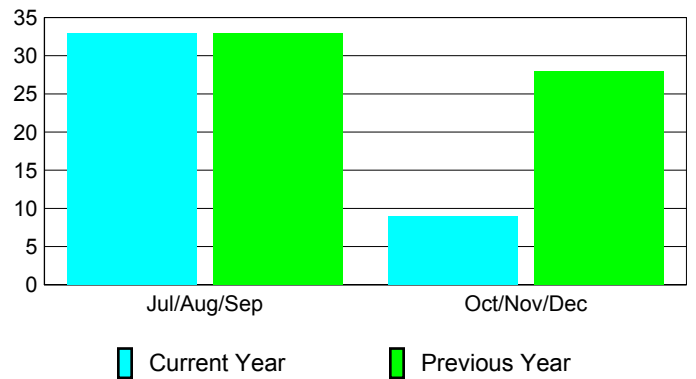

Comparison of Membership Gain/Loss

Current Year Compared to the Previous Year